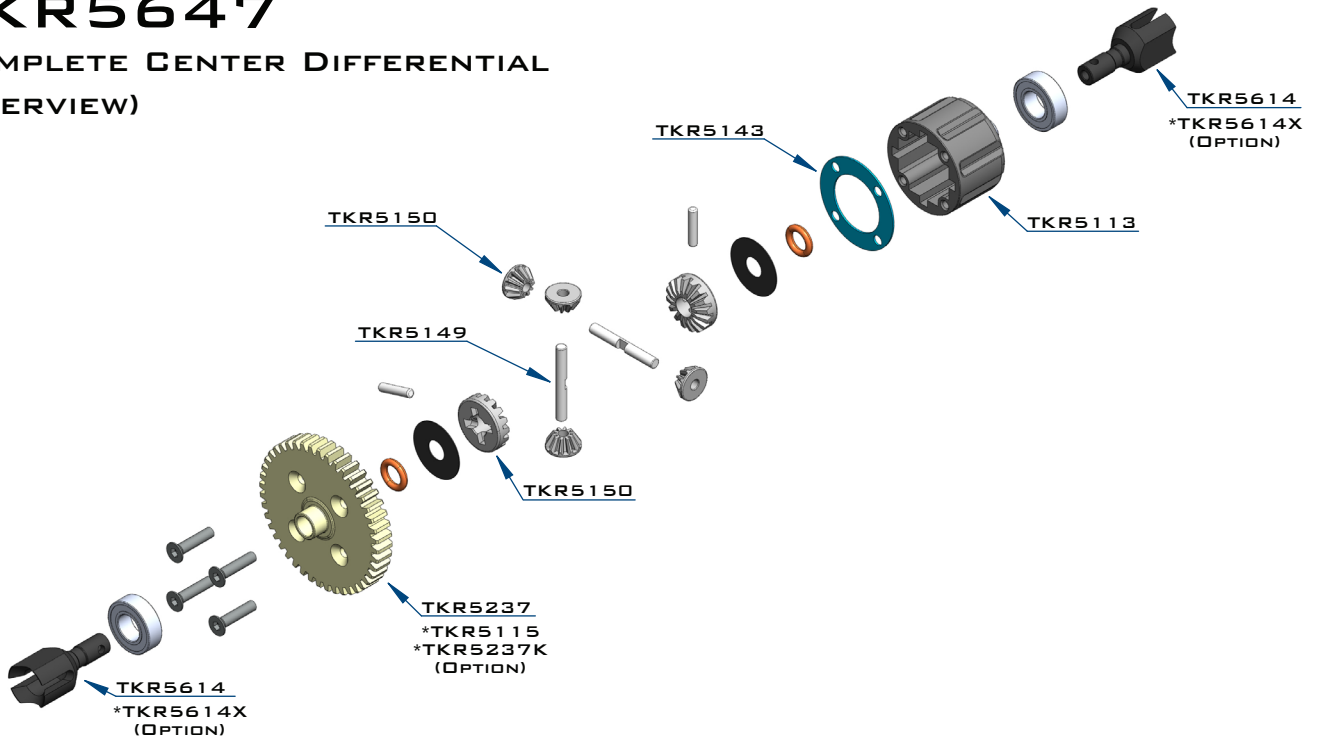

TKR5647

COMPLETE CENTER DIFFERENTIAL

(OVERVIEW)