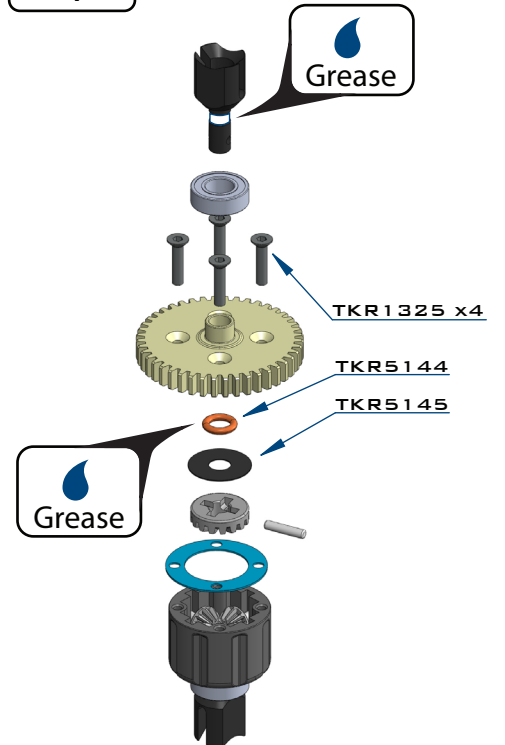

## COMPLETE CENTER DIFFERENTIAL

### (OVERVIEW)

#### STEP 1

#### STEP 3

TKR1325  
M3X14MM FLAT HEAD SCREW

TKR5144  
DIFFERENTIAL O-RINGS

TKR5145  
DIFFERENTIAL SHIMS (6X17MM)

TKRBB08165  
BALL BEARING(8X16X5MM)